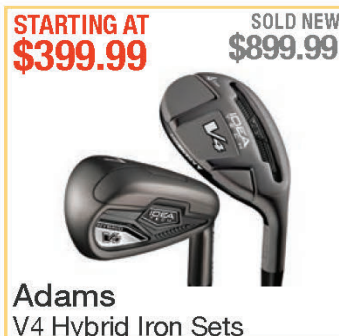

STARTING AT
$399.99

SOLD NEW
$899.99

Adams
V4 Hybrid Iron Sets
NEW

30 DAY PLAY
GUARANTEE

PLAY YOUR CLUBS FOR 30 DAYS AND IF YOU
DON'T LOVE THEM, EXCHANGE THEM